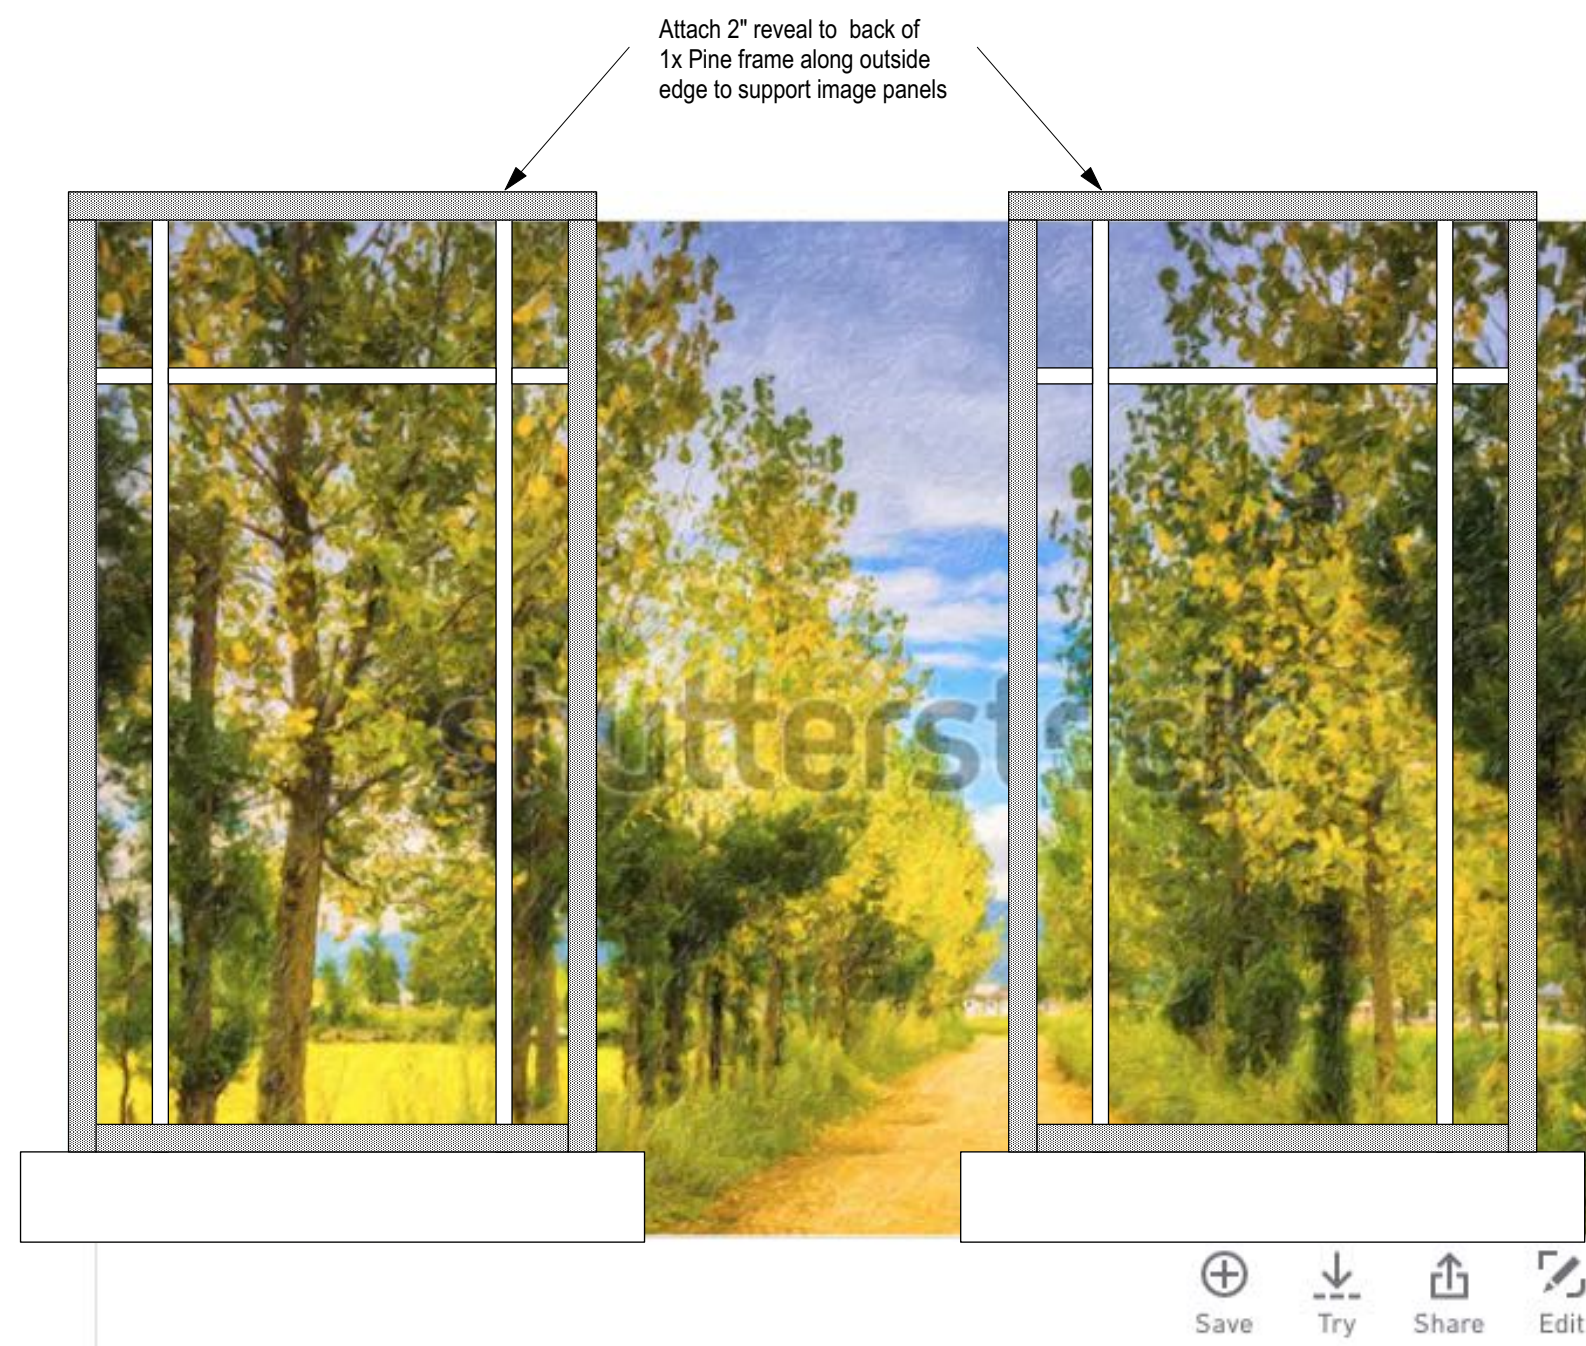

Composite View:
 White= 2x2 Square Steel
 Gray= Clear 1x pine attached to front face
 of 2x2 steel

Make 2

Top View of Base:
 12" high with wheels.

Royalty-free stock illustration ID: 296650400

Oil painting of autumn trees along a country road

G By [GuoZhongHua](#)

Image Detail: Print image, attach to 1/8" sheetboard and attach to back of steel frame

Production Name		<i>Cloud 9</i>
St. Olaf Kelsey Theater		
Drawing Name		Stage Right-Left Foliage Units
Date: 10/1/19	Scale: 1/2" = 1'-0"	
Name: B. Bjorklund	Revision:	