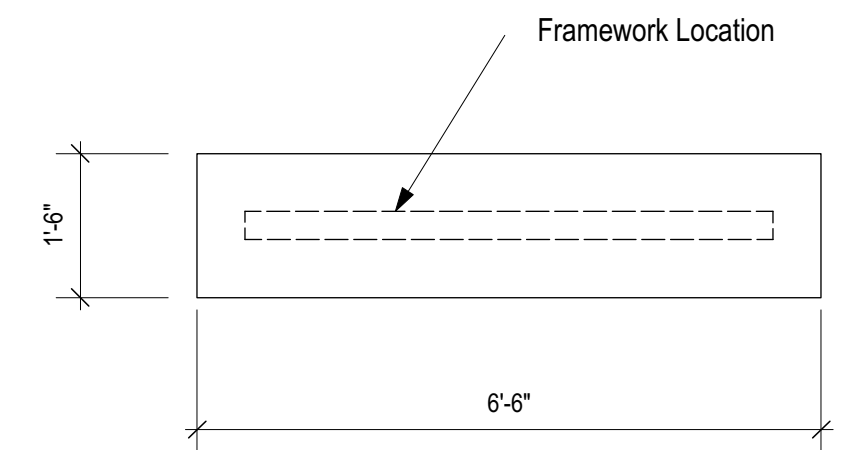

Composite View:
 White= 2x2 Square Steel
 Gray= Clear 1x pine attached to front face
 of 2x2 steel

Make 2

Top View of Base:
 12" high with wheels.

Royalty-free stock illustration ID: 296650400

Oil painting of autumn trees along a country road

G By [GuoZhongHua](#)

Image Detail: Print image, attach to 1/8" sheetboard and attach to back of steel frame

Production Name		<i>Cloud 9</i>
St. Olaf Kelsey Theater		
Drawing Name		Stage Right-Left Foliage Units
Date: 10/1/19	Scale: 1/2" = 1'-0"	
Name: B. Bjorklund	Revision:	